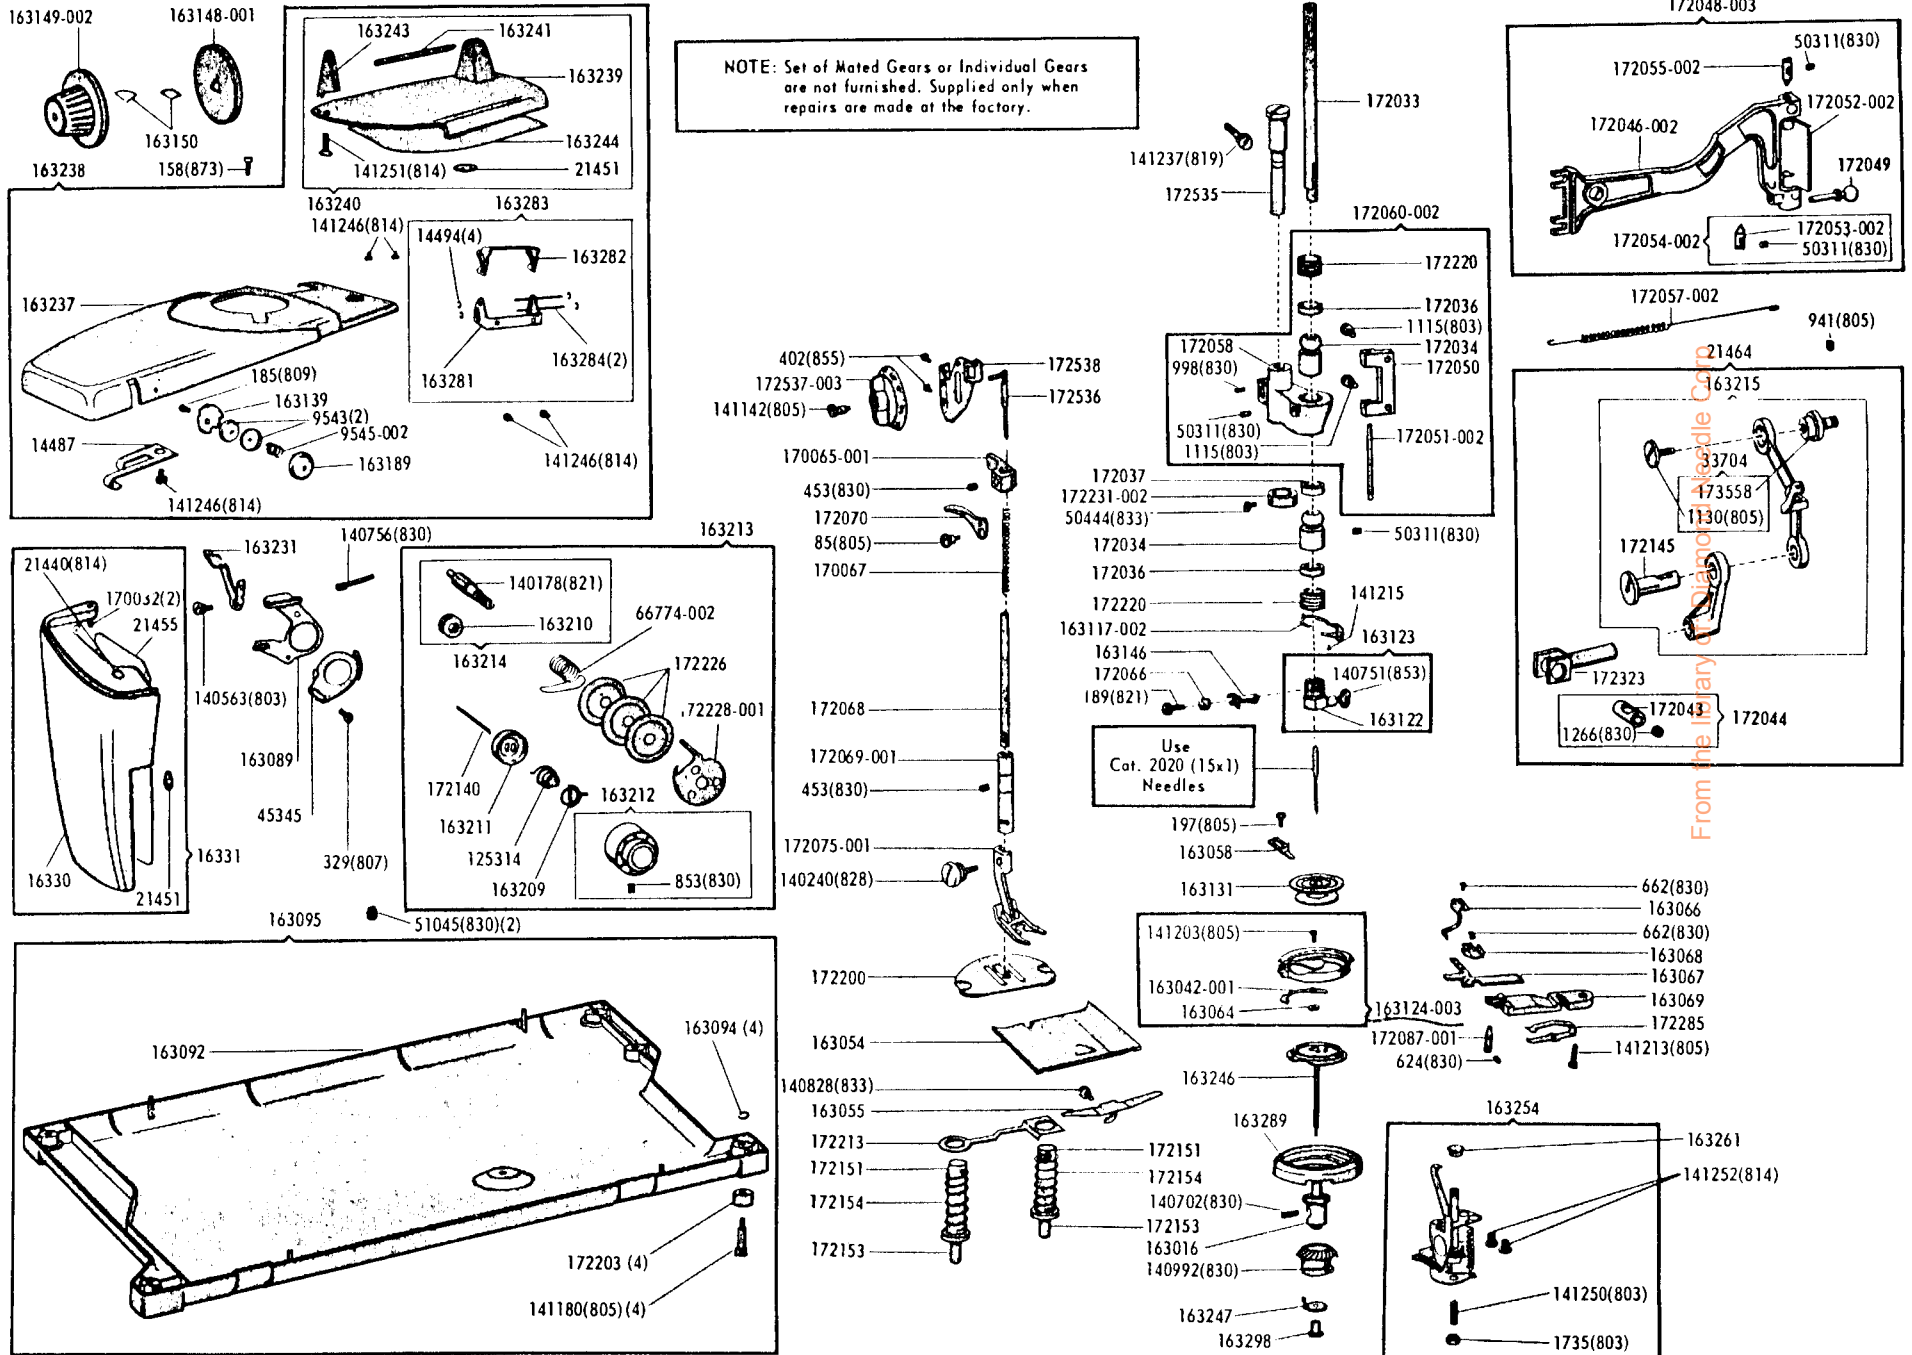

SINGER
600E11/600E14/600E16

Machine No. 600E

List of Parts—Machines Nos. 600E-11, 600E-14 and 600E-16

ATTACHMENT SET 161794 (Early Model)

21412	Spool Pin
21966	Loop Retainer Disc
21913	Throat Plate
81200	Binder
161133	Tube of Oil
161166	Zipper Foot
161168	Button Foot
161172	Seam Guide
161195	Hemmer Foot
161276	Lint Brush
161821	Attachment Box
163131	Bobbin (2)
163455	Thread Guide
163483	Special Purpose Foot
170071-001	Presser Foot
172187	Fashion Disc 2
172190	Fashion Disc 4
172191	Fashion Disc 5
174529	Throat Plate
174545	Fashion Disc 17
2020(15x1)	Needles 14 (3) 16 (3)

ATTACHMENT SET 161818

21906	Loop Retainer Disc
21913	Throat Plate
81200	Binder
161133	Tube of Oil
161166	Zipper Foot
161168	Button Foot
161172	Seam Guide
161195	Hemmer Foot
161276	Lint Brush
161820	Attachment Box
163131	Bobbin (2)
163242	Spool Pin
163455	Thread Guide
163483	Special Purpose Foot
170071-001	Presser Foot
172187	Fashion Disc 2
172190	Fashion Disc 4
172191	Fashion Disc 5
174529	Throat Plate
174525	Fashion Disc 17
2020(15x1)	Needles 14 (3) 16 (3)

List of Parts—Machines Nos. 600E-11, 600E-14 and 600E-16

Electrical Parts

Machine No. 600E-11

Machine No. 600E-16

Machine No. 600E-14