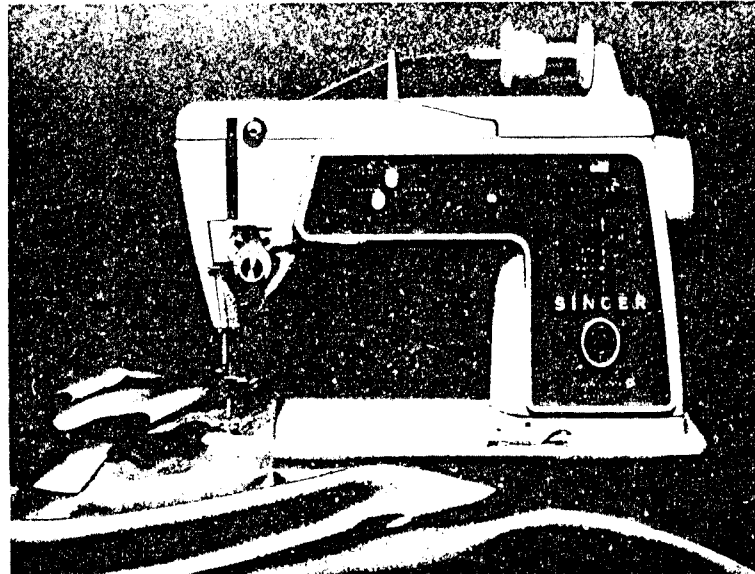

SINGER
600E11/600E14/600E16

Machine No. 600E

List of Parts—Machines Nos. 600E-11, 600E-14 and 600E-16

ATTACHMENT SET 161794 (Early Model)

21412	Spool Pin
21966	Loop Retainer Disc
21913	Throat Plate
81200	Binder
161133	Tube of Oil
161166	Zipper Foot
161168	Button Foot
161172	Seam Guide
161195	Hemmer Foot
161276	Lint Brush
161821	Attachment Box
163131	Bobbin (2)
163455	Thread Guide
163483	Special Purpose Foot
170071-001	Presser Foot
172187	Fashion Disc 2
172190	Fashion Disc 4
172191	Fashion Disc 5
174529	Throat Plate
174545	Fashion Disc 17
2020(15x1)	Needles 14 (3) 16 (3)

ATTACHMENT SET 161818

21906	Loop Retainer Disc
21913	Throat Plate
81200	Binder
161133	Tube of Oil
161166	Zipper Foot
161168	Button Foot
161172	Seam Guide
161195	Hemmer Foot
161276	Lint Brush
161820	Attachment Box
163131	Bobbin (2)
163242	Spool Pin
163455	Thread Guide
163483	Special Purpose Foot
170071-001	Presser Foot
172187	Fashion Disc 2
172190	Fashion Disc 4
172191	Fashion Disc 5
174529	Throat Plate
174525	Fashion Disc 17
2020(15x1)	Needles 14 (3) 16 (3)