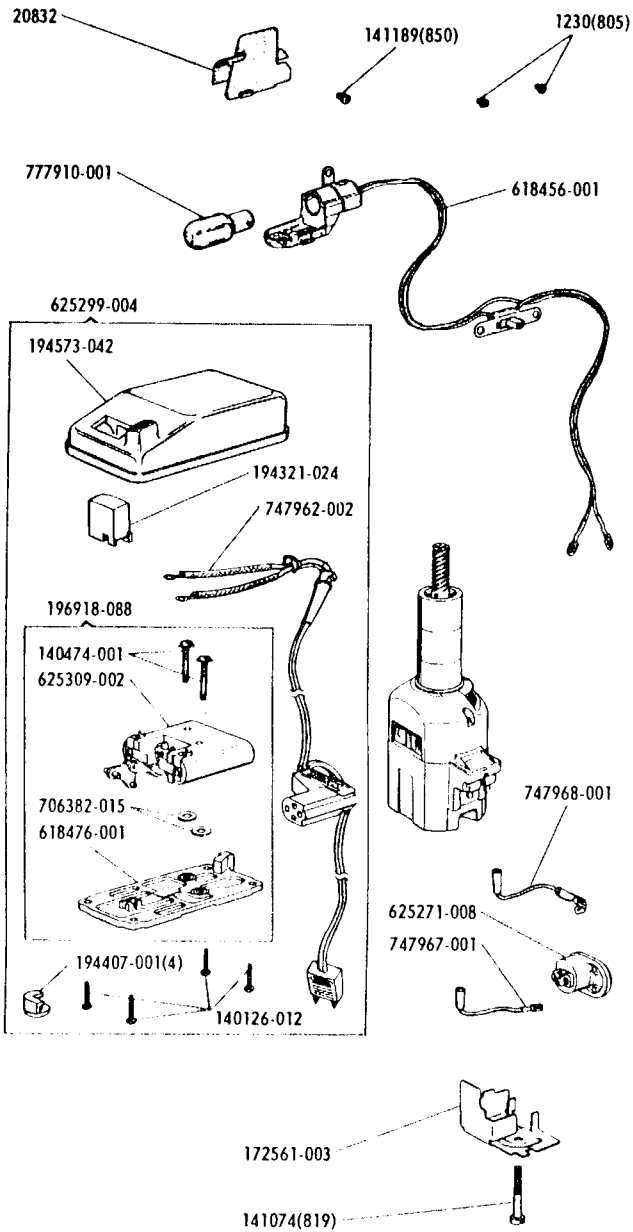

SINGER
600E11/600E14/600E16

Machine No. 600E

List of Parts—Machines Nos. 600E-11, 600E-14 and 600E-16

ATTACHMENT SET 161794 (Early Model)

21412	Spool Pin
21966	Loop Retainer Disc
21913	Throat Plate
81200	Binder
161133	Tube of Oil
161166	Zipper Foot
161168	Button Foot
161172	Seam Guide
161195	Hemmer Foot
161276	Lint Brush
161821	Attachment Box
163131	Bobbin (2)
163455	Thread Guide
163483	Special Purpose Foot
170071-001	Presser Foot
172187	Fashion Disc 2
172190	Fashion Disc 4
172191	Fashion Disc 5
174529	Throat Plate
174545	Fashion Disc 17
2020(15x1)	Needles 14 (3) 16 (3)

ATTACHMENT SET 161818

21906	Loop Retainer Disc
21913	Throat Plate
81200	Binder
161133	Tube of Oil
161166	Zipper Foot
161168	Button Foot
161172	Seam Guide
161195	Hemmer Foot
161276	Lint Brush
161820	Attachment Box
163131	Bobbin (2)
163242	Spool Pin
163455	Thread Guide
163483	Special Purpose Foot
170071-001	Presser Foot
172187	Fashion Disc 2
172190	Fashion Disc 4
172191	Fashion Disc 5
174529	Throat Plate
174525	Fashion Disc 17
2020(15x1)	Needles 14 (3) 16 (3)

List of Parts—Machines Nos. 600E-11, 600E-14 and 600E-16

Electrical Parts

Machine No. 600E-11

Machine No. 600E-16

Machine No. 600E-14