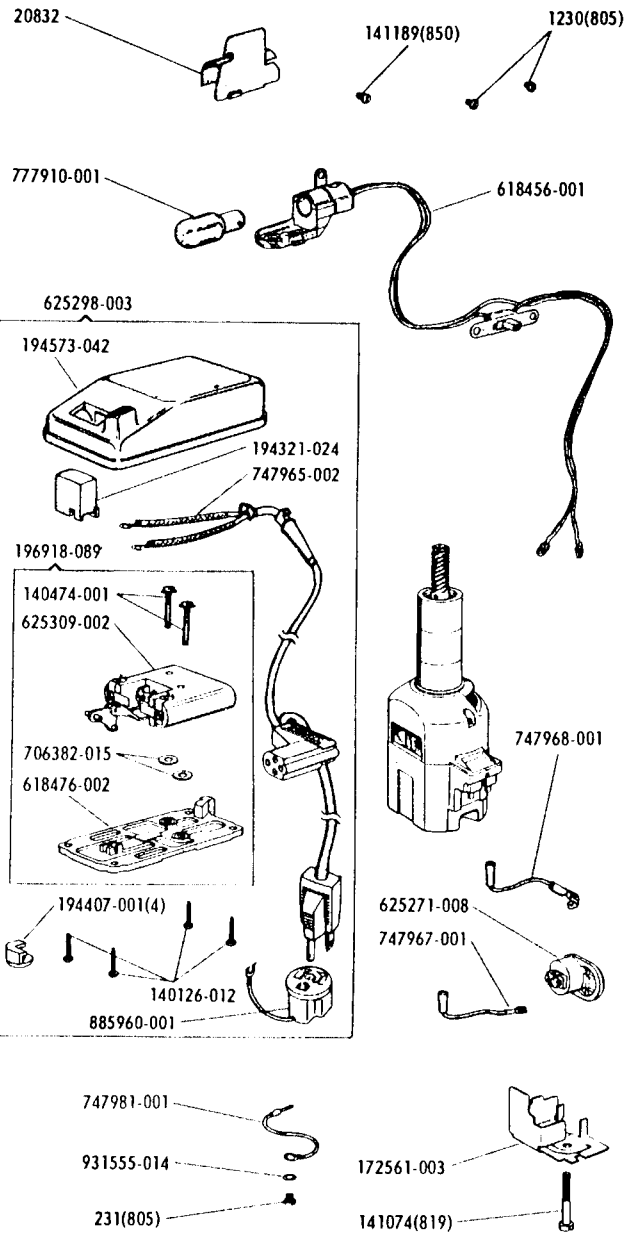

SINGER
600E11/600E14/600E16

Machine No. 600E

List of Parts—Machines Nos. 600E-11, 600E-14 and 600E-16

ATTACHMENT SET 161794 (Early Model)

21412	Spool Pin
21966	Loop Retainer Disc
21913	Throat Plate
81200	Binder
161133	Tube of Oil
161166	Zipper Foot
161168	Button Foot
161172	Seam Guide
161195	Hemmer Foot
161276	Lint Brush
161821	Attachment Box
163131	Bobbin (2)
163455	Thread Guide
163483	Special Purpose Foot
170071-001	Presser Foot
172187	Fashion Disc 2
172190	Fashion Disc 4
172191	Fashion Disc 5
174529	Throat Plate
174545	Fashion Disc 17
2020(15x1)	Needles 14 (3) 16 (3)

ATTACHMENT SET 161818

21906	Loop Retainer Disc
21913	Throat Plate
81200	Binder
161133	Tube of Oil
161166	Zipper Foot
161168	Button Foot
161172	Seam Guide
161195	Hemmer Foot
161276	Lint Brush
161820	Attachment Box
163131	Bobbin (2)
163242	Spool Pin
163455	Thread Guide
163483	Special Purpose Foot
170071-001	Presser Foot
172187	Fashion Disc 2
172190	Fashion Disc 4
172191	Fashion Disc 5
174529	Throat Plate
174525	Fashion Disc 17
2020(15x1)	Needles 14 (3) 16 (3)

List of Parts—Machines Nos. 600E-11, 600E-14 and 600E-16

Electrical Parts

Machine No. 600E-11

Machine No. 600E-16

Machine No. 600E-14